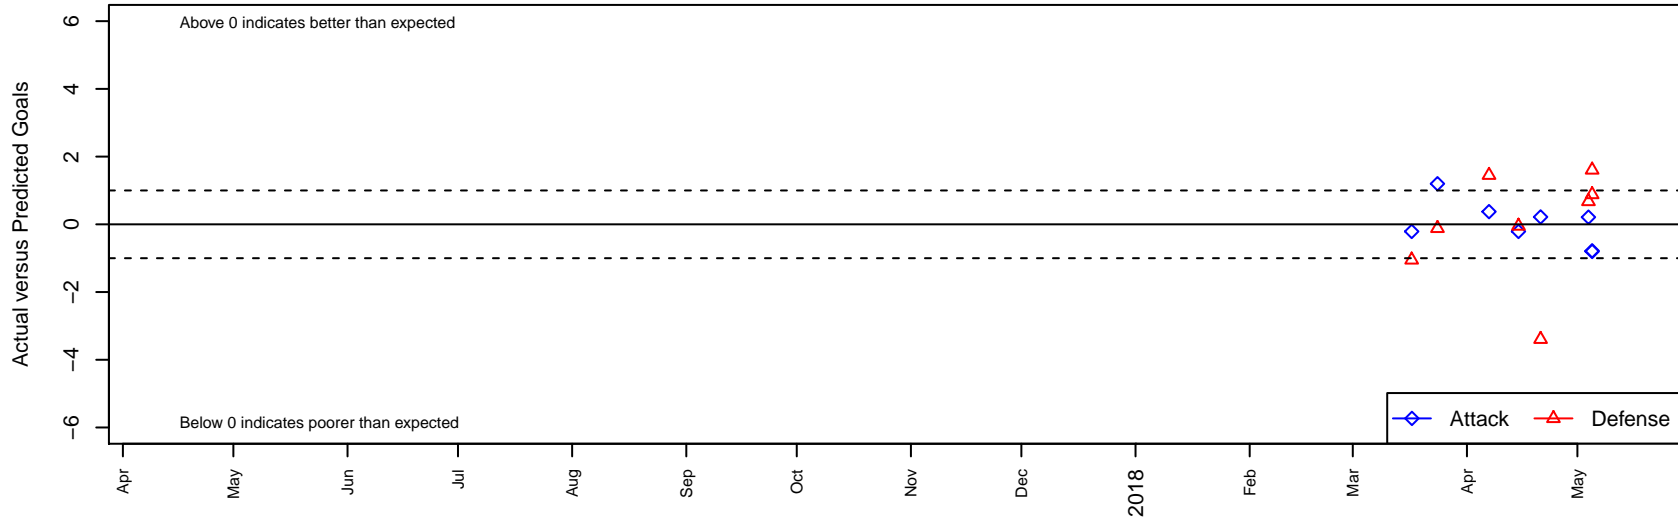

SSC Shadow Elite White G04

Spokane SC Shadow
Spokane Valley, WA
G04 total strength=832
attack=1.14 defense=1.09
spr league = Spr PSPL EWA - '04 Copa 1 - E

alt names used:
Spokane Shadow Elite G04 White

Venues played:
2017 Spr PSPL EWA - '04 Copa 1 - East U14

SSC Shadow Elite White G04
Dots are actual minus expected GF (blue circles) and GA (red triangles).
Blue line is smoothed change in attack strength. Red is smoothed change in defense strength.

**attack and defense variance (black dot)
relative to other teams
and top 10 in region**

**attack and defense rating
relative to others at age
and all opponents in last 13 months**

Performance relative to 13 month average

Performance relative to 13 month average

date	home		away		venue	pred.home	pred.away
2018-05-05	Three Rivers SC White G04	2	SSC Shadow Elite White G04	0	2017 Spr PSPL EWA – '04 Copa 1 – East U1	2.88	0.80
2018-05-05	SSC Shadow Elite White G04	0	North Central FC G04	2	2017 Spr PSPL EWA – '04 Copa 1 – East U1	0.78	3.61
2018-05-04	Spokane Foxes Tweedy G04	1	SSC Shadow Elite White G04	2	2017 Spr PSPL EWA – '04 Copa 1 – East U1	1.68	1.79
2018-04-21	North Central FC G04	7	SSC Shadow Elite White G04	1	2017 Spr PSPL EWA – '04 Copa 1 – East U1	3.61	0.78
2018-04-15	Sandpoint Strikers G04	5	SSC Shadow Elite White G04	0	2017 Spr PSPL EWA – '04 Copa 1 – East U1	4.95	0.21
2018-04-07	SSC Shadow Elite White G04	1	Breakers Red Griffiths G04	3	2017 Spr PSPL EWA – '04 Copa 1 – East U1	0.62	4.45
2018-03-24	SSC Shadow Elite White G04	2	Three Rivers SC White G04	3	2017 Spr PSPL EWA – '04 Copa 1 – East U1	0.80	2.88
2018-03-17	SSC Shadow Elite White G04	0	Sandpoint Strikers G04	6	2017 Spr PSPL EWA – '04 Copa 1 – East U1	0.21	4.95