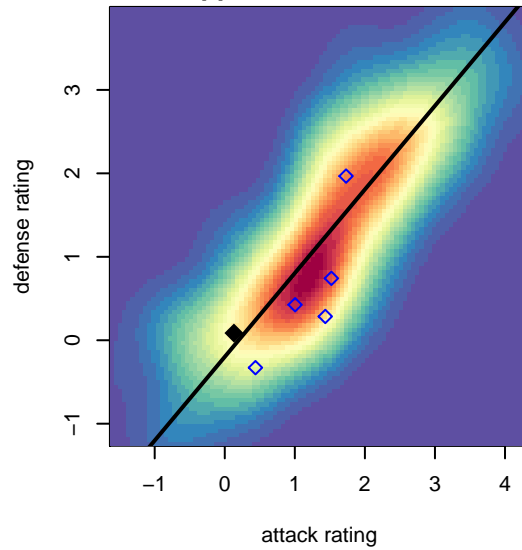

**attack and defense rating
relative to others at age
and all opponents in last 13 months**