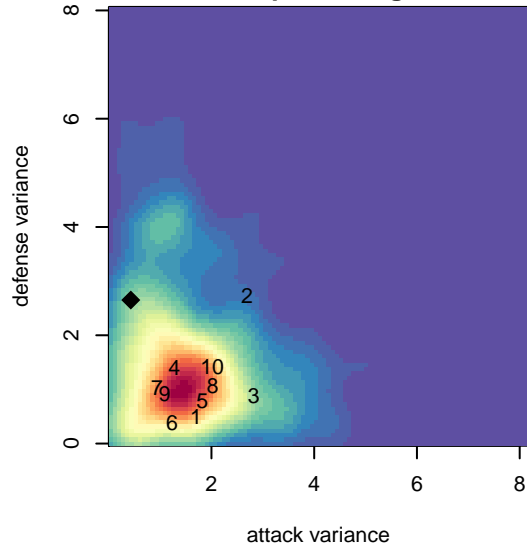

SSC Shadow Elite White G04

Spokane SC Shadow
Spokane Valley, WA
G04 total strength=832
attack=1.14 defense=1.09
spr league = Spr PSPL EWA - '04 Copa 1 - E

alt names used:
Spokane Shadow Elite G04 White

Venues played:
2017 Spr PSPL EWA - '04 Copa 1 - East U14

SSC Shadow Elite White G04
Dots are actual minus expected GF (blue circles) and GA (red triangles).
Blue line is smoothed change in attack strength. Red is smoothed change in defense strength.

**attack and defense variance (black dot)
relative to other teams
and top 10 in region**